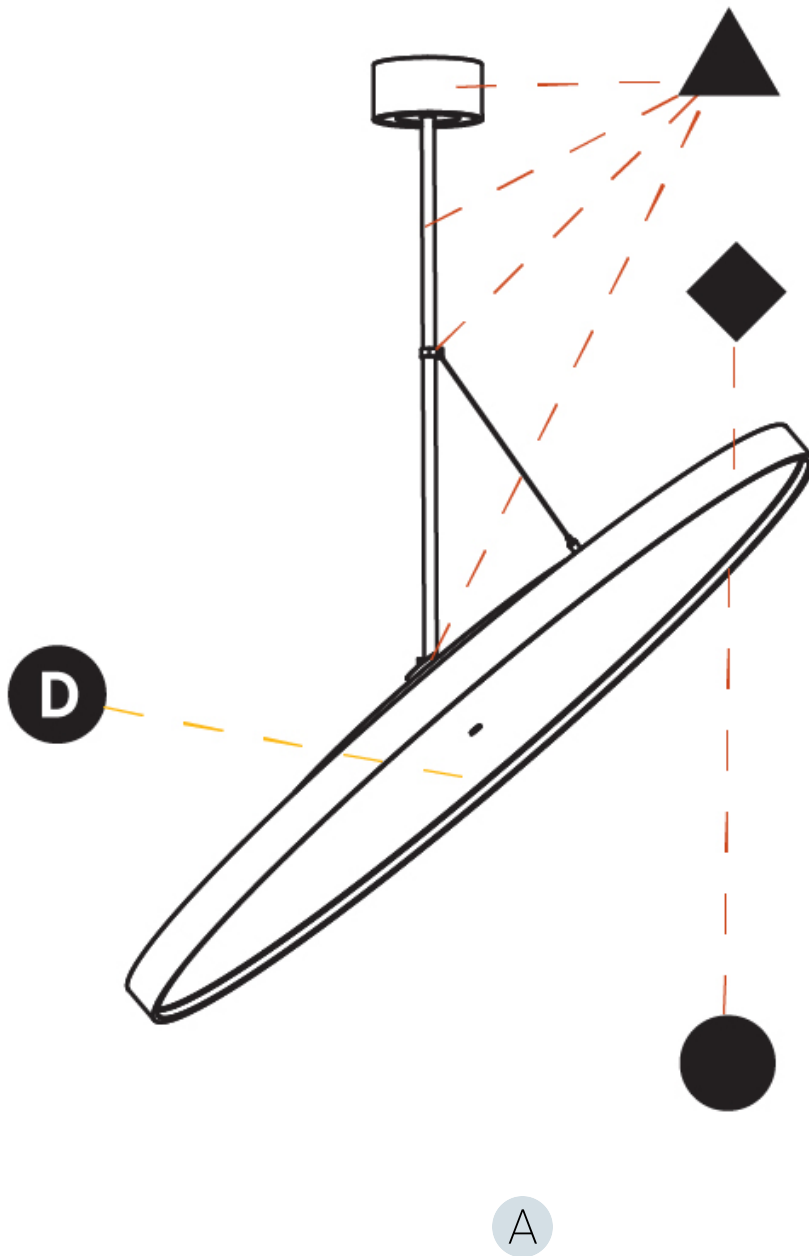

SIGN DIVA FLEX KORONA SUSPENSION

A30869-

PROJECT	_____
TYPE	_____
SPECIFIER	_____
QUANTITY	_____
DATE	_____