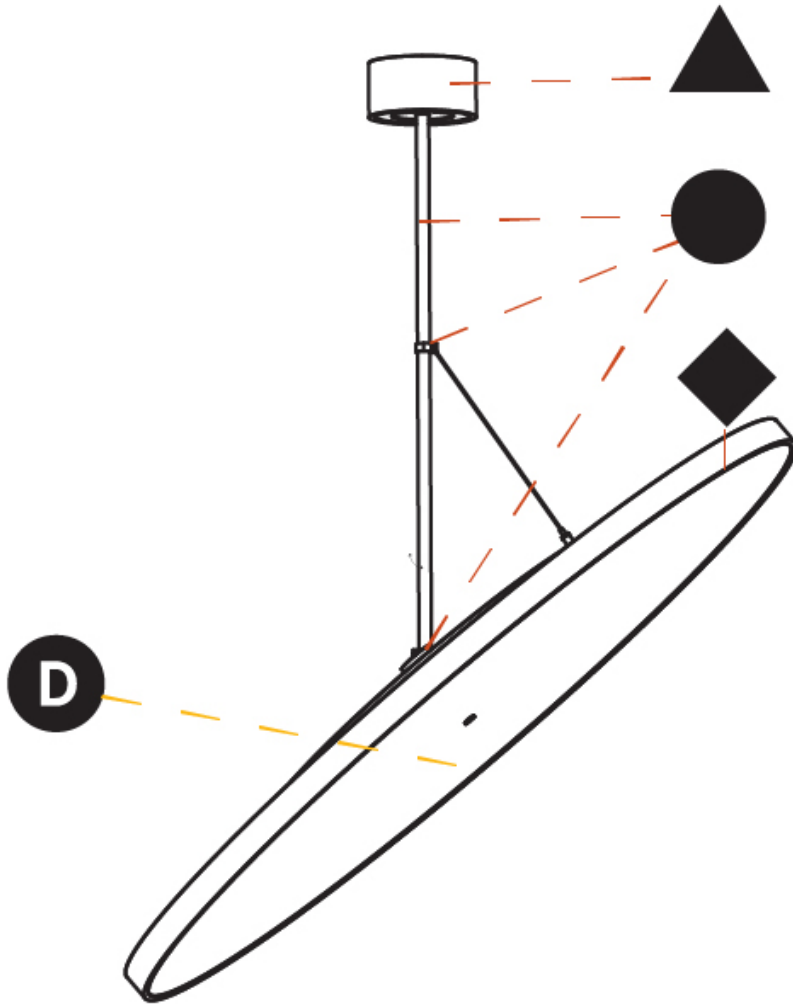

Adjustability: Rotational 170°; Tilt 90°

RATINGS AND CERTIFICATIONS

Certified By: Certified for North American Standards
 IP rating: IP20

SIGN DIVA FLEX SUSPENSION

A30860-

PROJECT	_____
TYPE	_____
SPECIFIER	_____
QUANTITY	_____
DATE	_____