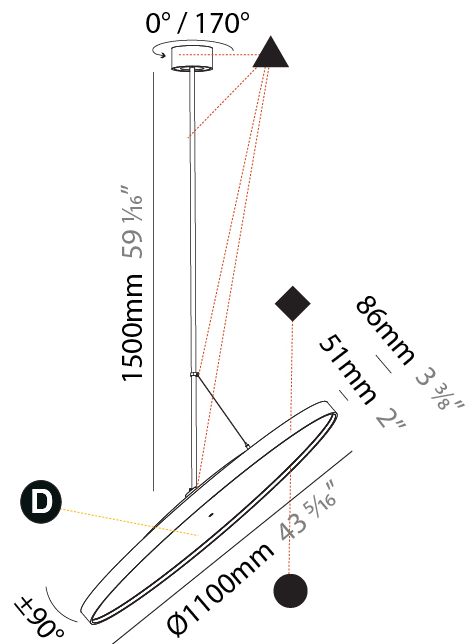

GENERAL

Series: Sign Diva Flex
Subseries: Sign Diva Flex Korona
Brand: Prolicht
Division: Architectural
Mounting Type: Suspension
Mounting Location: Ceiling
Subcategory: Pendant

PHYSICAL

Shape: Round
Diameter (mm): 1100
Diameter (in): 43 ⁵/₁₆
Height (mm): 1620
Height (in): 63 ³/₄
Light Distribution: Adjustable / Direct
Weight (kg): 15.5
Weight (lbs): 34.1
Diffuser: PMMA - Opal / Micro-Prism / Sparkling Secret / Vintage Industrial
Fixture Finish: SSR / BKV / CWI / CRY / HAB / UFT / ITA / RUA / FTG / MYG / LOD / PUS / FRO / FUP / KIA / POP / BLS / SPG / MEY / GOH / GUM / CHC / COM / ABZ / JAG / OBR / MOS / ROR
Fixture Material: Extruded Aluminum / Steel

ELECTRICAL

Lamp Type: LED (Zhaga Standard)
Input Wattage (W): 145
Total Output Wattage (W): 135
Dimming: Tri-Mode (Non-Dimming and Phase Dimming (120Vac only) and 0-10V Dimming)
Driver Included: Yes
Driver Location: Integrated
Driver Type: Constant Current - Universal
Driver Class: Class 2
Input Voltage (V): 120 - 277
Constant Current (MA): 600

LED

Color Temperature (°K): 2700 / 3000 / 3500 / 4000
Max. Delivered Lumen (lm): 16002 / 17172 / 19937 / 20344
Nominal Lumen (lm): 18992 / 20305 / 23575 / 24056
CRI: >90 CRI
Lamp Life (hrs): 50000

OPTICAL

Adjustability: Rotational 170°; Tilt 90°

RATINGS AND CERTIFICATIONS

Certified By: Certified for North American Standards
IP rating: IP20