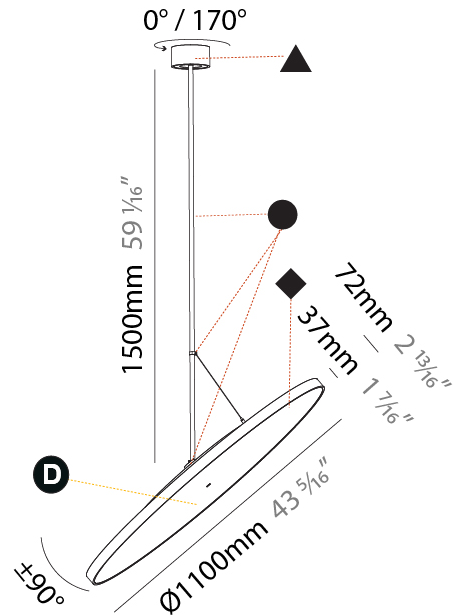

GENERAL

Series: Sign Diva Flex
Subseries: Sign Diva Flex
Brand: Prolicht
Division: Architectural
Mounting Type: Suspension
Mounting Location: Ceiling
Subcategory: Pendant

PHYSICAL

Shape: Round
Diameter (mm): 1100
Diameter (in): 43 ⁵/₁₆
Height (mm): 1620
Height (in): 63 ³/₄
Light Distribution: Adjustable / Direct
Weight (kg): 15.3
Weight (lbs): 33.66
Diffuser: PMMA - Opal / Micro-Prism / Sparkling Secret / Vintage Industrial
Fixture Finish: SSR / BKV / CWI / CRY / HAB / UFT / ITA / RUA / FTG / MYG / LOD / PUS / FRO / FUP / KIA / POP / BLS / SPG / MEY / GOH / GUM / CHC / COM / ABZ / JAG / OBR / MOS / ROR
Fixture Material: Extruded Aluminum / Steel

ELECTRICAL

Lamp Type: LED (Zhaga Standard)
Input Wattage (W): 169.4
Total Output Wattage (W): 135
Dimming: Tri-Mode (Non-Dimming and Phase Dimming (120Vac only) and 0-10V Dimming)
Driver Included: Yes
Driver Location: Integrated
Driver Type: Constant Current - Universal
Driver Class: Class 2
Input Voltage (V): 120 - 277
Constant Current (MA): 600

LED

Color Temperature (°K): 2700 / 3000 / 3500 / 4000
Max. Delivered Lumen (lm): 16002 / 17172 / 19937 / 20344
Nominal Lumen (lm): 18992 / 20305 / 23575 / 24056
CRI: >90 CRI
Lamp Life (hrs): 50000

OPTICAL

Adjustability: Rotational 170°; Tilt 90°

RATINGS AND CERTIFICATIONS

Certified By: Certified for North American Standards
IP rating: IP20