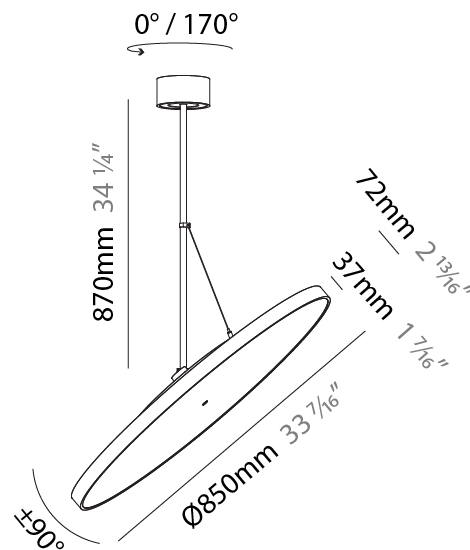

GENERAL

Series: Sign Diva Flex
Subseries: Sign Diva Flex
Brand: Prolicht
Division: Architectural
Mounting Type: Suspension
Mounting Location: Ceiling
Subcategory: Pendant

PHYSICAL

Diameter (mm): 1100
Diameter (in): 43 ⁵/₁₆
Height (mm): 870
Height (in): 34 ¹/₄
Light Distribution: Adjustable / Direct
Weight (kg): 9
Weight (lbs): 11.2
Diffuser: PMMA - Opal / Micro-Prism / Sparkling Secret / Vintage Industrial
Fixture Finish: SSR / BKV / CWI / CRY / HAB / UFT / ITA / RUA / FTG / MYG / LOD / PUS / FRO / FUP / KIA / POP / BLS / SPG / MEY / GOH / GUM / CHC / COM / ABZ / JAG / OBR / MOS / ROR
Fixture Material: Extruded Aluminum / Steel

ELECTRICAL

Lamp Type: LED (Zhaga Standard)
Input Wattage (W): 169.4
Total Output Wattage (W): 135
Dimming: Tri-Mode (Non-Dimming and Phase Dimming (120Vac only) and 0-10V Dimming)
Driver Included: Yes
Driver Location: Integrated
Driver Type: Constant Current - Universal
Driver Class: Class 2
Input Voltage (V): 120 - 277
Constant Current (MA): 600

LED

Color Temperature (°K): 2700 / 3000 / 3500 / 4000
Max. Delivered Lumen (lm): 16002 / 17172 / 19937 / 20344
Nominal Lumen (lm): 18992 / 20305 / 23575 / 24056
CRI: >90 CRI
Lamp Life (hrs): 50000

OPTICAL

Adjustability: Rotational 170°; Tilt 90°

RATINGS AND CERTIFICATIONS

Certified By: Certified for North American Standards
IP rating: IP20